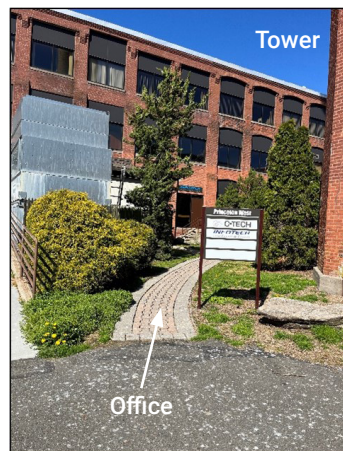

Taxi:
Bridgeport - CT
1.0 Hours / 36 Miles (to Watertown)

Detailed route description

27 Siemon Company Drive is a very long brick building with a tall smokestack (now a cell tower) behind it. Our office and loading docks are at the base of that tower.

The driveway to get to the rear of the building is before you reach the building (on the right). Once you turn, you will cross over a small bridge.

Driveway
(From Siemon Company Drive)

Loading Docks
(On the left coming into the parking lot)