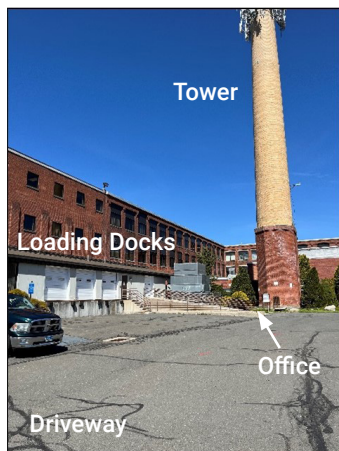

Taxi:
Bridgeport - CT
1.0 Hours / 36 Miles (to Watertown)

Detailed route description

27 Siemon Company Drive is a very long brick building with a tall smokestack (now a cell tower) behind it. Our office and loading docks are at the base of that tower.

The driveway to get to the rear of the building is before you reach the building (on the right). Once you turn, you will cross over a small bridge.

Driveway
(From Siemon Company Drive)

Loading Docks
(On the left coming into the parking lot)